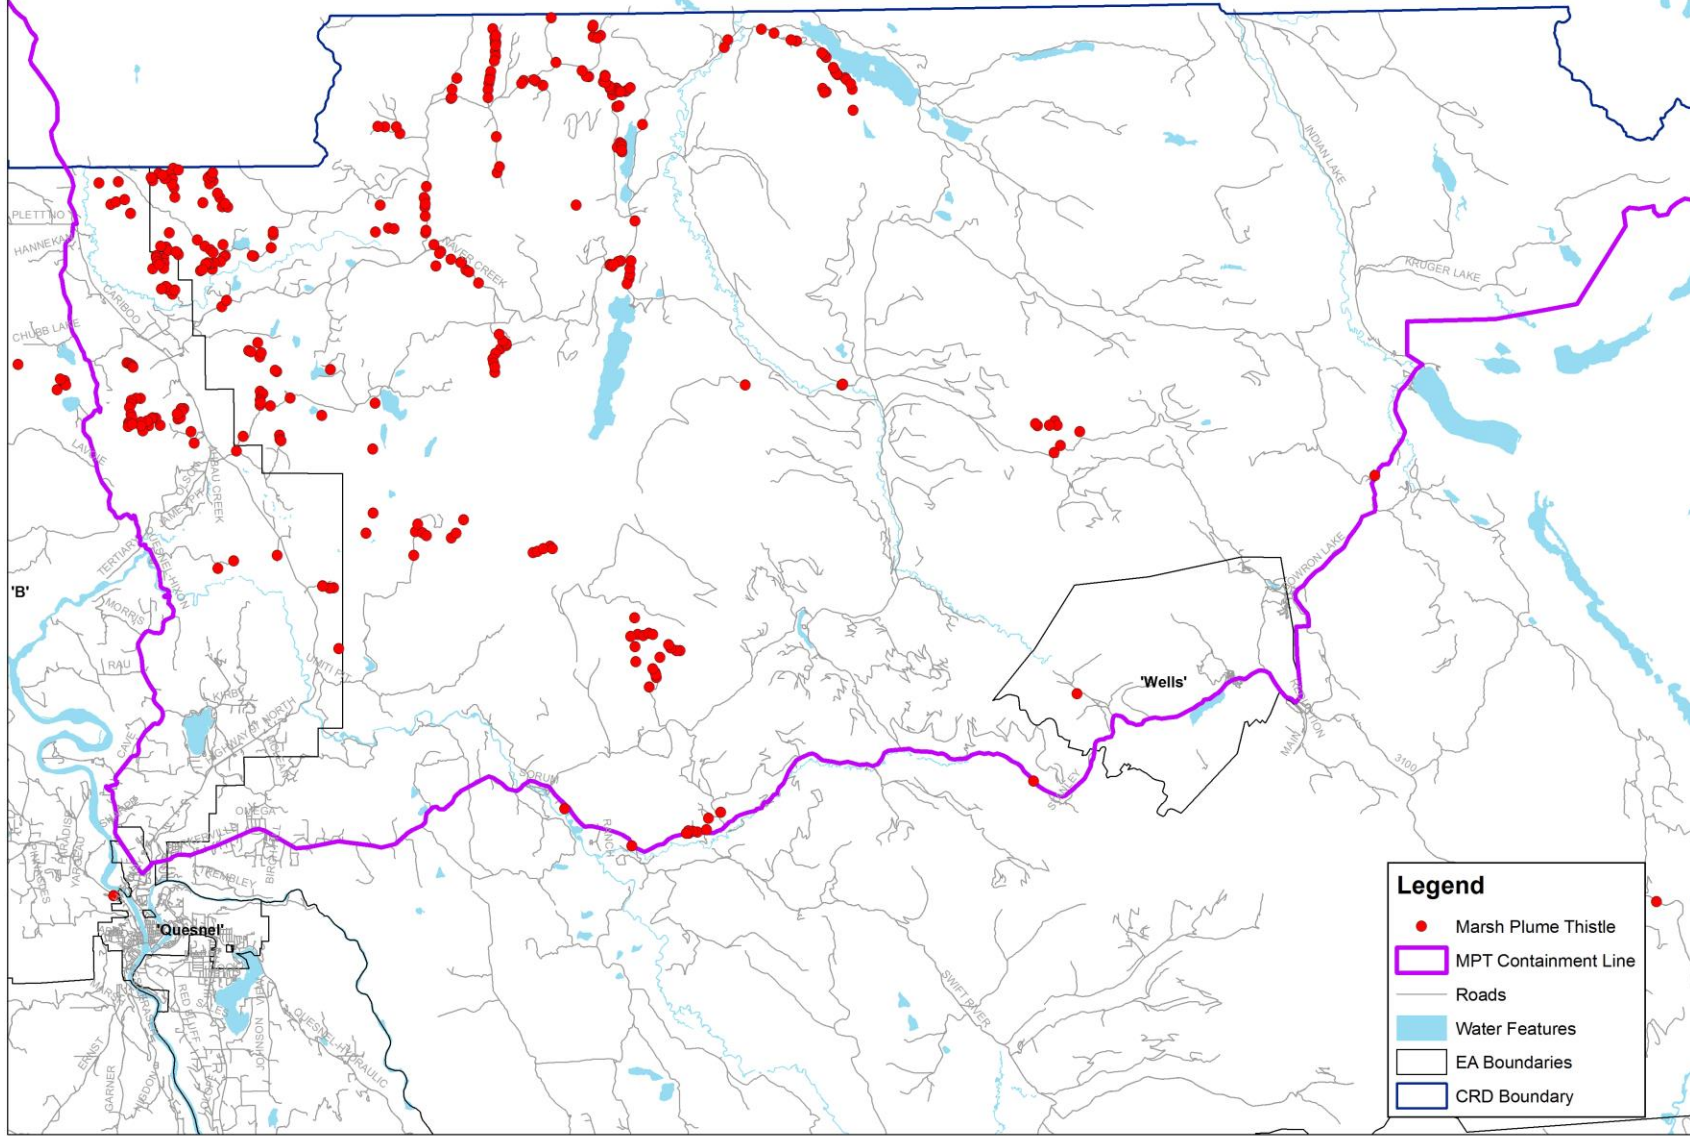

Marsh Plume Thistle Containment Area

Legend

- Marsh Plume Thistle
- ▭ MPT Containment Line
- Roads
- Water Features
- ▭ EA Boundaries
- ▭ CRD Boundary